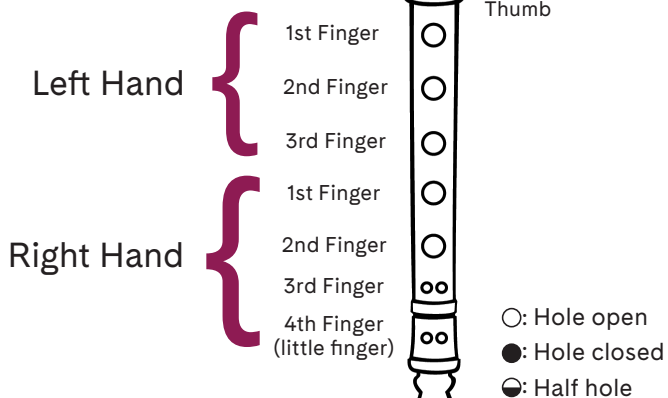

Soprano Recorder Fingering Chart

C C# D \flat D D# E \flat E F F# G \flat G

G# A \flat A A# B \flat B C C# D \flat D D# E \flat

E F F# G \flat G G# A \flat A A# B \flat B C