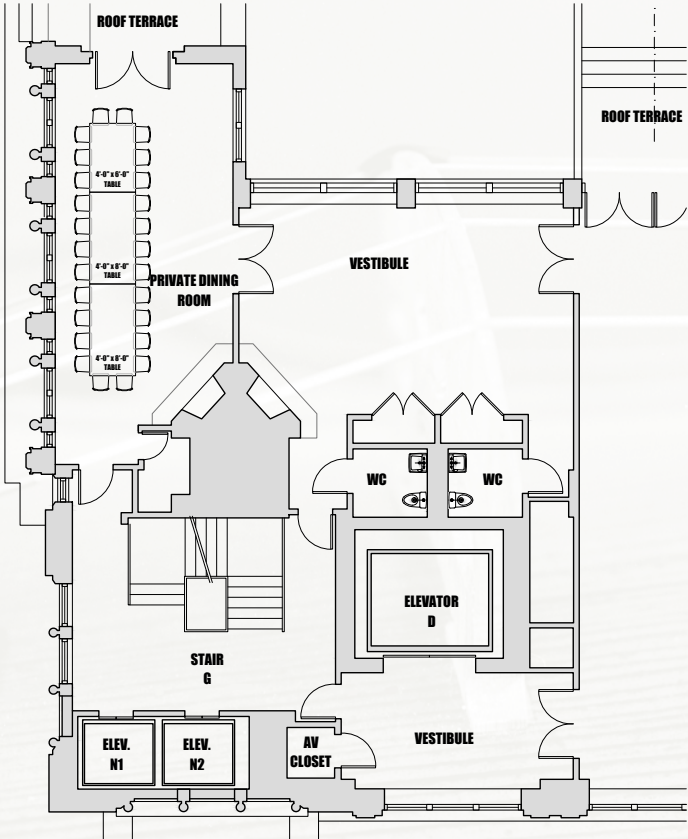

MAY DINING ROOM FLOOR PLANS

Seated Dinner: Option A

Total Seats: 26

Seated Dinner: Option B

Total Seats: 34

Seated Dinner: Option C

Total Seats: 30