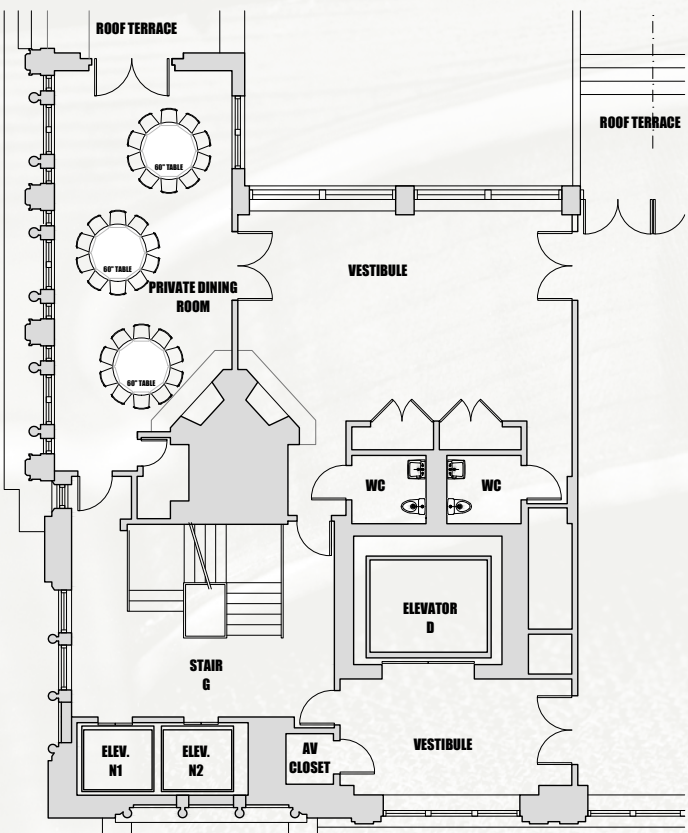

MAY DINING ROOM FLOOR PLANS

Seated Dinner: Option A

Total Seats: 26

Seated Dinner: Option B

Total Seats: 34

Seated Dinner: Option C

Total Seats: 30