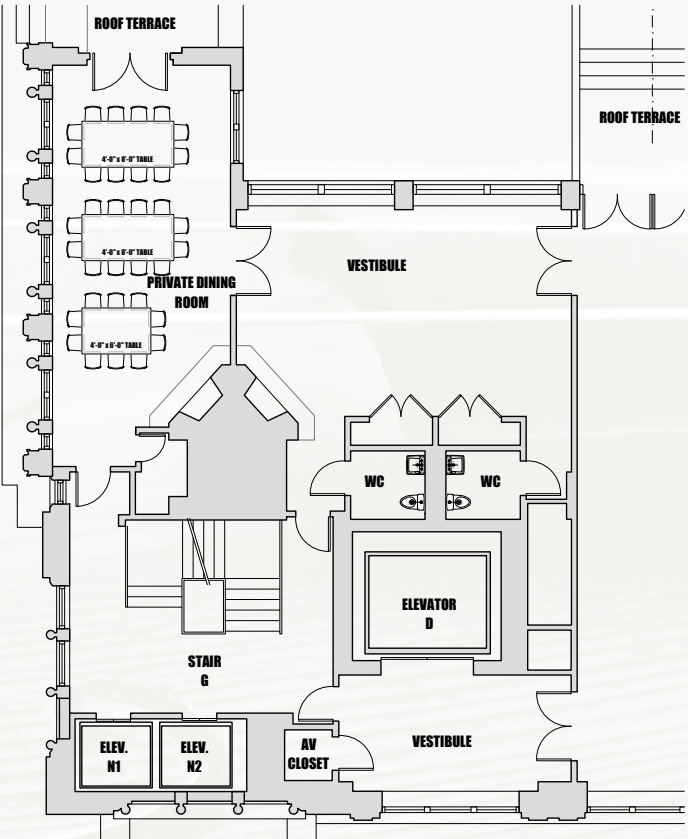

MAY DINING ROOM FLOOR PLANS

Seated Dinner: Option A

Total Seats: 26

Seated Dinner: Option B

Total Seats: 34

Seated Dinner: Option C

Total Seats: 30